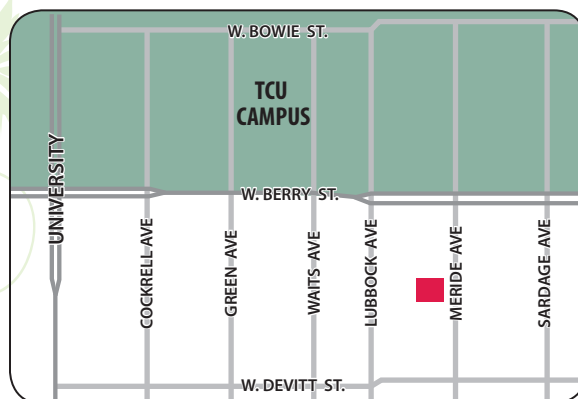

The Event Center, Building 3 is a half-block south of Berry and five blocks east of University Drive. Parking off of both Merida and Lubbock Streets. Please use the wheelchair accessible South Entrance.